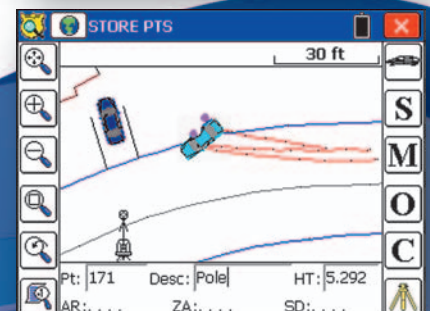

— Bruce Carlson
President, Carlson Software

Features/Benefits

- Save field shots by extending or joining to any point on existing lines
- Draw cars from library: Includes a complete library of vehicle dimensions, makes and models. With selection of known year, make and model, only two shots on known points will produce a complete drawing of the vehicle to scale (saving extra time-consuming shots in the field)
- Draw damaged cars: Based on field shots of the damaged area only
- New “Car” icon: Will draw cars to scale based on 3 points or two known points (like the front driver-side tire position) for both damaged and undamaged vehicles
- Simplified Menu Structure: Only two “menu worlds” — one screen of survey and file commands and one screen of graphic commands and options
- Offers Choice: Supports all major brands of data collectors
- Prepares scene data in a report based on car make and model
- Includes Symbol Library: For both accident and crime scenes has symbol library for urban features like manholes, poles and fire hydrants, in addition to trees, road signs, etc.
- Special line designation: Will draw thickened lines for features such as skid marks, lane separation lines and stop sign stopping bars painted on roads
- Easy-to-use start and end line system where description codes such as EP increment automatically to EP1, EP2 as multiple features are measured

For a dealer near you, call or visit:
800-989-5028 • www.carlsonsw.com

Carlson®