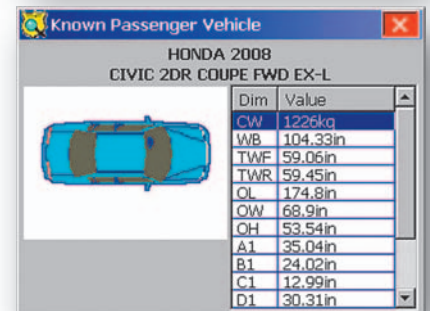

— Bruce Carlson
President, Carlson Software

Features/Benefits

- Save field shots by extending or joining to any point on existing lines
- Draw cars from library: Includes a complete library of vehicle dimensions, makes and models. With selection of known year, make and model, only two shots on known points will produce a complete drawing of the vehicle to scale (saving extra time-consuming shots in the field)
- Draw damaged cars: Based on field shots of the damaged area only
- New “Car” icon: Will draw cars to scale based on 3 points or two known points (like the front driver-side tire position) for both damaged and undamaged vehicles
- Simplified Menu Structure: Only two “menu worlds” — one screen of survey and file commands and one screen of graphic commands and options
- Offers Choice: Supports all major brands of data collectors
- Prepares scene data in a report based on car make and model
- Includes Symbol Library: For both accident and crime scenes has symbol library for urban features like manholes, poles and fire hydrants, in addition to trees, road signs, etc.
- Special line designation: Will draw thickened lines for features such as skid marks, lane separation lines and stop sign stopping bars painted on roads
- Easy-to-use start and end line system where description codes such as EP increment automatically to EP1, EP2 as multiple features are measured

For a dealer near you, call or visit:
800-989-5028 • www.carlsonsw.com

Carlson®