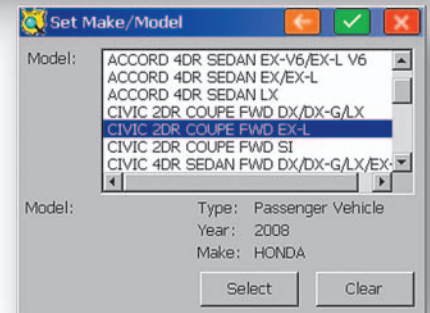

— Bruce Carlson
President, Carlson Software

Features/Benefits

- Save field shots by extending or joining to any point on existing lines
- Draw cars from library: Includes a complete library of vehicle dimensions, makes and models. With selection of known year, make and model, only two shots on known points will produce a complete drawing of the vehicle to scale (saving extra time-consuming shots in the field)
- Draw damaged cars: Based on field shots of the damaged area only
- New “Car” icon: Will draw cars to scale based on 3 points or two known points (like the front driver-side tire position) for both damaged and undamaged vehicles
- Simplified Menu Structure: Only two “menu worlds” — one screen of survey and file commands and one screen of graphic commands and options
- Offers Choice: Supports all major brands of data collectors
- Prepares scene data in a report based on car make and model
- Includes Symbol Library: For both accident and crime scenes has symbol library for urban features like manholes, poles and fire hydrants, in addition to trees, road signs, etc.
- Special line designation: Will draw thickened lines for features such as skid marks, lane separation lines and stop sign stopping bars painted on roads
- Easy-to-use start and end line system where description codes such as EP increment automatically to EP1, EP2 as multiple features are measured

For a dealer near you, call or visit:
800-989-5028 • www.carlsonsw.com

Carlson®