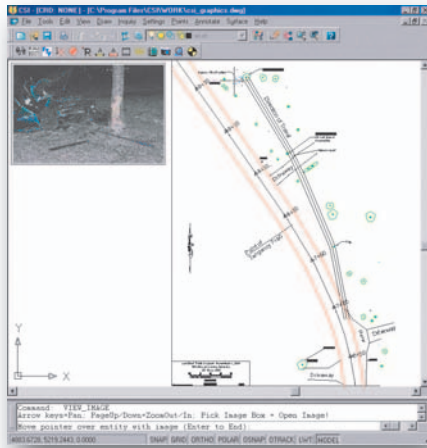

ACCIDENT & CRIME INVESTIGATIONS

Reconstruct traffic accidents... Measure and map crime scenes

See how accidents happened. Determine the way criminals operated. Get powerful forensic diagramming capabilities with CSI Office to effectively reconstruct traffic accidents, complete with the capability for 3D viewing.

Designed specifically for the needs of city, county or state police departments and consulting firms engaged in accident reconstruction, Carlson Software Investigations for the office comes with IntelliCAD® built-in.

Crash Incident